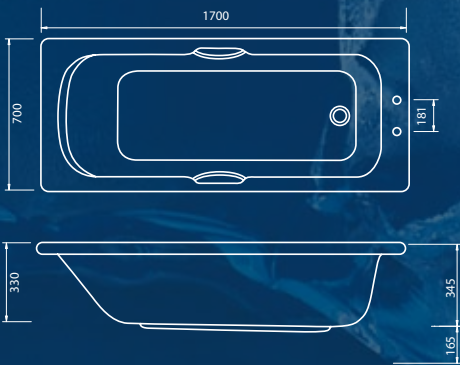

Pack weight 55kgs
(box does not contain bath)

Close coupled

ATLAS luxury

TECHNICAL DIMENSIONS

Steel bath

Measurements on steel bath
 a = 1500 on 1500mm bath
 a = 1700 on 1700mm bath
 e = 95 on 1500mm bath
 e = 115 on 1700mm bath

Acrylic bath

Atlas 50cm 1 or 2 tap hole basin

Atlas 55cm 1 or 2 tap hole basin

Atlas low level pan & cistern

Atlas lever pan & cistern

Atlas watersave close coupled pan & cistern

Atlas push button close coupled pan & cistern