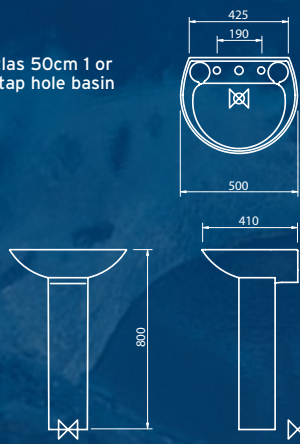

Pack weight 55kgs
(box does not contain bath)

Close coupled

ATLAS standard

New water saving 4 litre pan with white seat, close coupled cistern, push button only. 50 or 55cm basin, 1 or 2 tap hole with pedestal. Brassware pack included. Option of acrylic or steel baths. Colour white.

Pack weight 55kgs
(box does not contain bath)

Close coupled

ATLAS watersave

**NEW
4 & 2.6
LITRE
FLUSH
APPROX 35%
WATER
SAVING**

Close coupled pan with white seat, close coupled cistern push button or lever flush. 50 or 55cm basin, 1 tap hole with pedestal. Lever basin mono mixer. Lever bath filler. Waste included. Option of acrylic or steel baths. Colour white.

Pack weight 55kgs
(box does not contain bath)

Close coupled

ATLAS luxury

TECHNICAL DIMENSIONS

Steel bath

Measurements on steel bath
 a = 1500 on 1500mm bath
 a = 1700 on 1700mm bath
 e = 95 on 1500mm bath
 e = 115 on 1700mm bath

Acrylic bath

Atlas 50cm 1 or 2 tap hole basin

Atlas 55cm 1 or 2 tap hole basin

Atlas low level pan & cistern

Atlas lever pan & cistern

Atlas watersave close coupled pan & cistern

Atlas push button close coupled pan & cistern