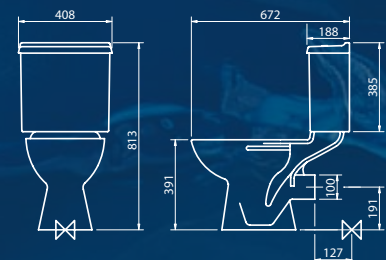

ATLAS

Pack weight 53kgs
(box does not contain bath)

Low level

standard

Close coupled pan with white seat, close coupled cistern
Push button or lever flush. 50 or 55cm basin, 1 or 2 tap hole with pedestal. Brassware pack included. Option of acrylic or steel baths. Colour white.

Pack weight 55kgs
(box does not contain bath)

Close coupled

ATLAS standard

New water saving 4 litre pan with white seat, close coupled cistern, push button only. 50 or 55cm basin, 1 or 2 tap hole with pedestal. Brassware pack included. Option of acrylic or steel baths. Colour white.

Pack weight 55kgs
(box does not contain bath)

Close coupled

ATLAS luxury

TECHNICAL DIMENSIONS

Steel bath

Measurements on steel bath
 a = 1500 on 1500mm bath
 a = 1700 on 1700mm bath
 e = 95 on 1500mm bath
 e = 115 on 1700mm bath

Acrylic bath

Atlas 50cm 1 or 2 tap hole basin

Atlas 55cm 1 or 2 tap hole basin

Atlas low level pan & cistern

Atlas lever pan & cistern

Atlas watersave close coupled pan & cistern

Atlas push button close coupled pan & cistern