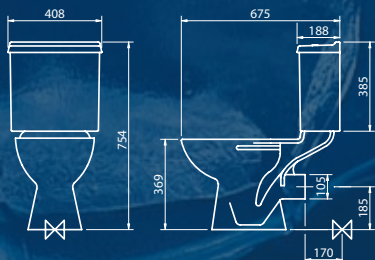

ATLAS

Pack weight 53kgs
(box does not contain bath)

Low level

standard

Close coupled pan with white seat, close coupled cistern
Push button or lever flush. 50 or 55cm basin, 1 or 2 tap hole with pedestal. Brassware pack included. Option of acrylic or steel baths. Colour white.

Pack weight 55kgs
(box does not contain bath)

Close coupled

ATLAS watersave

**NEW
4 & 2.6
LITRE
FLUSH
APPROX 35%
WATER
SAVING**

Close coupled pan with white seat, close coupled cistern push button or lever flush. 50 or 55cm basin, 1 tap hole with pedestal. Lever basin mono mixer. Lever bath filler. Waste included. Option of acrylic or steel baths. Colour white.

Pack weight 55kgs
(box does not contain bath)

Close coupled

ATLAS luxury

TECHNICAL DIMENSIONS

Steel bath

Measurements on steel bath
 a = 1500 on 1500mm bath
 a = 1700 on 1700mm bath
 e = 95 on 1500mm bath
 e = 115 on 1700mm bath

Acrylic bath

Atlas 50cm 1 or 2 tap hole basin

Atlas 55cm 1 or 2 tap hole basin

Atlas low level pan & cistern

Atlas lever pan & cistern

Atlas watersave close coupled pan & cistern

Atlas push button close coupled pan & cistern