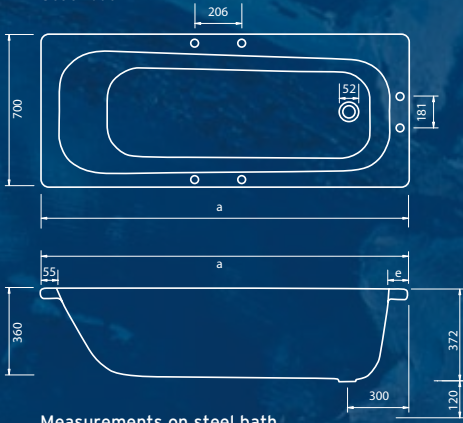

Pack weight 55kgs
(box does not contain bath)

Close coupled

ATLAS watersave

**NEW
4 & 2.6
LITRE
FLUSH
APPROX 35%
WATER
SAVING**

Close coupled pan with white seat, close coupled cistern push button or lever flush. 50 or 55cm basin, 1 tap hole with pedestal. Lever basin mono mixer. Lever bath filler. Waste included. Option of acrylic or steel baths. Colour white.

Contents

- 1 Atlas close coupled pan
- 1 Atlas close coupled cistern with push button or lever cistern fittings
- 1 seat
- 1 Atlas 50 or 55cm 1 tap hole basin
- 1 Atlas pedestal
- 1 lever mono basin mixer with pop-up waste
- 1 lever bath filler including waste
- Acrylic or steel bath - twin grip with anti-slip finish

Pack weight 55kgs
(box does not contain bath)

Close coupled

ATLAS luxury

TECHNICAL DIMENSIONS

Steel bath

Measurements on steel bath
 a = 1500 on 1500mm bath
 a = 1700 on 1700mm bath
 e = 95 on 1500mm bath
 e = 115 on 1700mm bath

Acrylic bath

Atlas 50cm 1 or 2 tap hole basin

Atlas 55cm 1 or 2 tap hole basin

Atlas low level pan & cistern

Atlas lever pan & cistern

Atlas watersave close coupled pan & cistern

Atlas push button close coupled pan & cistern