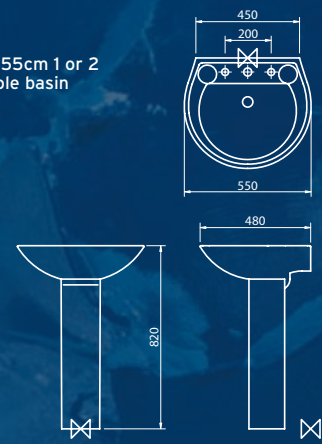

Pack weight 55kgs
(box does not contain bath)

Close coupled

ATLAS standard

New water saving 4 litre pan with white seat, close coupled cistern, push button only. 50 or 55cm basin, 1 or 2 tap hole with pedestal. Brassware pack included. Option of acrylic or steel baths. Colour white.

Pack weight 55kgs
(box does not contain bath)

Close coupled

ATLAS watersave

**NEW
4 & 2.6
LITRE
FLUSH
APPROX 35%
WATER
SAVING**

Close coupled pan with white seat, close coupled cistern push button or lever flush. 50 or 55cm basin, 1 tap hole with pedestal. Lever basin mono mixer. Lever bath filler. Waste included. Option of acrylic or steel baths. Colour white.

Pack weight 55kgs
(box does not contain bath)

Close coupled

ATLAS luxury

TECHNICAL DIMENSIONS

Steel bath

Measurements on steel bath
 a = 1500 on 1500mm bath
 a = 1700 on 1700mm bath
 e = 95 on 1500mm bath
 e = 115 on 1700mm bath

Acrylic bath

Atlas 50cm 1 or 2 tap hole basin

Atlas 55cm 1 or 2 tap hole basin

Atlas low level pan & cistern

Atlas lever pan & cistern

Atlas watersave close coupled pan & cistern

Atlas push button close coupled pan & cistern