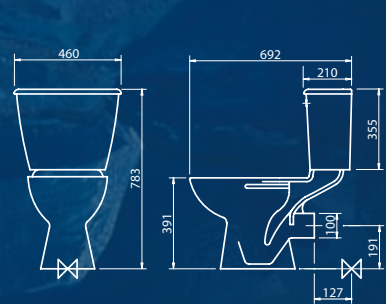

ATLAS

Pack weight 53kgs
(box does not contain bath)

Low level

standard

Close coupled pan with white seat, close coupled cistern
Push button or lever flush. 50 or 55cm basin, 1 or 2 tap hole with pedestal. Brassware pack included. Option of acrylic or steel baths. Colour white.

Pack weight 55kgs
(box does not contain bath)

Close coupled

ATLAS standard

New water saving 4 litre pan with white seat, close coupled cistern, push button only. 50 or 55cm basin, 1 or 2 tap hole with pedestal. Brassware pack included. Option of acrylic or steel baths. Colour white.

Pack weight 55kgs
(box does not contain bath)

Close coupled

ATLAS watersave

**NEW
4 & 2.6
LITRE
FLUSH
APPROX 35%
WATER
SAVING**

Close coupled pan with white seat, close coupled cistern push button or lever flush. 50 or 55cm basin, 1 tap hole with pedestal. Lever basin mono mixer. Lever bath filler. Waste included. Option of acrylic or steel baths. Colour white.

Acrylic bath

Atlas 50cm 1 or 2 tap hole basin

Atlas 55cm 1 or 2 tap hole basin

Atlas low level pan & cistern

Atlas lever pan & cistern

Atlas watersave close coupled pan & cistern

Atlas push button close coupled pan & cistern