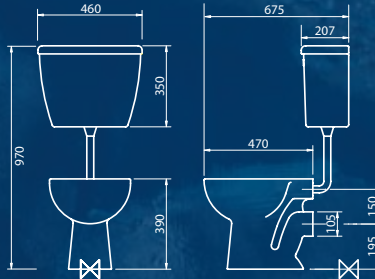

ATLAS

Pack weight 53kgs
(box does not contain bath)

Low level

standard

Close coupled pan with white seat, close coupled cistern
Push button or lever flush. 50 or 55cm basin, 1 or 2 tap hole with pedestal. Brassware pack included. Option of acrylic or steel baths. Colour white.

Pack weight 55kgs
(box does not contain bath)

Close coupled

ATLAS standard

New water saving 4 litre pan with white seat, close coupled cistern, push button only. 50 or 55cm basin, 1 or 2 tap hole with pedestal. Brassware pack included. Option of acrylic or steel baths. Colour white.

Pack weight 55kgs
(box does not contain bath)

Close coupled

ATLAS watersave

**NEW
4 & 2.6
LITRE
FLUSH
APPROX 35%
WATER
SAVING**

Close coupled pan with white seat, close coupled cistern push button or lever flush. 50 or 55cm basin, 1 tap hole with pedestal. Lever basin mono mixer. Lever bath filler. Waste included. Option of acrylic or steel baths. Colour white.

Acrylic bath

Atlas 50cm 1 or 2 tap hole basin

Atlas 55cm 1 or 2 tap hole basin

Atlas low level pan & cistern

Atlas lever pan & cistern

Atlas watersave close coupled pan & cistern

Atlas push button close coupled pan & cistern