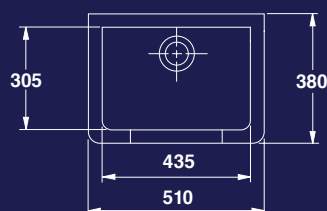

1.5" CP slotted waste fitting required (code - BELWASTE)

Dimensions: 24" x 18" x 10"

Belfast sink optional support legs BEL405

## CLEANER SINKS

Dimensions: 18" x 15" x 8" x 14"

20" x 15" x 9" x 15"

20" x 15" x 9" x 21"