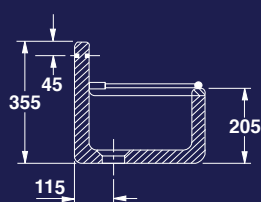

CLEANER SINKS

Dimensions: 18" x 15" x 8" x 14"