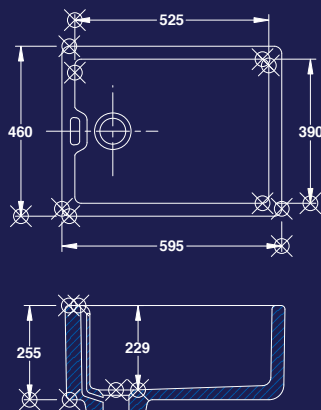

Dimensions

Because each fireclay sink is handcrafted it is unique in size. All nominal dimensions are in mm. Dimensions may vary by +/- 2%. We recommend that upon delivery of your sink and before installation, you take precise measurements before cutting and fitting of worktops or units.

Installation

When installing these products be sure to use the correct legs, brackets and fittings taking into account the weight of the product.

Technical

All sizes are approximate at publication date.

Guarantee

Lecico are dedicated to the needs of our customers, our comprehensive guarantees and customer services go far beyond those normally available.

Descriptions and Specifications

Our policy is one of continued improvement. We therefore reserve the right to alter designs, dimensions and availability without prior notice. All colours and finishes are depicted as accurately as the printing process will allow.

For technical advice, installation and after sales queries call us on +44 1234 244030.

BELFAST SINK

Belfast Sink Features

- Traditional heavy duty fireclay Belfast sink
- Acid and alkali resistant glazed surfaces
- Designed to withstand heavy use
- Weir overflow
- Centre end outlet
- Floor or wall mounted
- Available in white

1.5" CP slotted waste fitting required (code - BELWASTE)

Dimensions: 24" x 18" x 10"

Belfast sink optional support legs BEL405