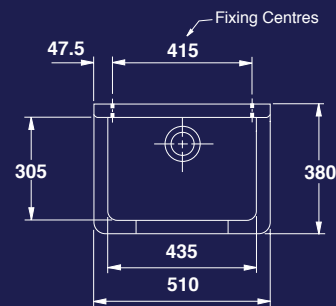

1.5" CP slotted waste fitting required (code - BELWASTE)

Dimensions: 24" x 18" x 10"

Belfast sink optional support legs BEL405

## CLEANER SINKS

Dimensions: 18" x 15" x 8" x 14"

20" x 15" x 9" x 15"

20" x 15" x 9" x 21"