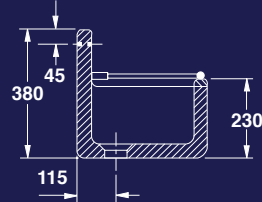

1.5" CP slotted waste fitting required (code - BELWASTE)

Dimensions: 24" x 18" x 10"

Belfast sink optional support legs BEL405

## CLEANER SINKS

Dimensions: 18" x 15" x 8" x 14"

20" x 15" x 9" x 15"

20" x 15" x 9" x 21"