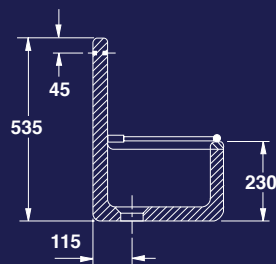

1.5" CP slotted waste fitting required (code - BELWASTE)

Dimensions: 24" x 18" x 10"

Belfast sink optional support legs BEL405

## CLEANER SINKS

Dimensions: 18" x 15" x 8" x 14"

20" x 15" x 9" x 15"

20" x 15" x 9" x 21"