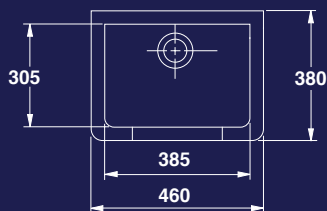

1.5" CP slotted waste fitting required (code - BELWASTE)

Dimensions: 24" x 18" x 10"

Belfast sink optional support legs BEL405

## CLEANER SINKS

Dimensions: 18" x 15" x 8" x 14"

20" x 15" x 9" x 15"

20" x 15" x 9" x 21"